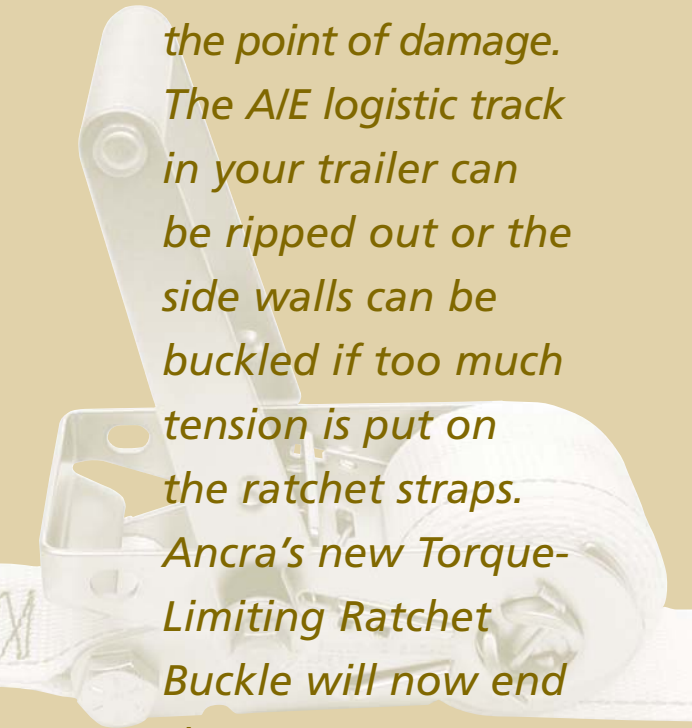

PLACE
POSTAGE
HERE

Brute strength has its place, but not to the point of damage. The A/E logistic track in your trailer can be ripped out or the side walls can be buckled if too much tension is put on the ratchet straps. Ancra's new Torque-Limiting Ratchet Buckle will now end that worry!

Enough strength to hold the cargo, not enough to do damage

Ripped out logistic track or buckled side walls caused by overzealous tightening of the ratchet buckle is a thing of the past. With the Ancra Torque-Limiting Ratchet Buckle, over-tightening just can't happen. It will tighten to 300 pounds of torque, and no more. It's enough force to secure the cargo but not enough to damage your trailer. Not even your strongest drivers can apply too much force.

How it works

Once the strap is installed in the track, ratchet the strap normally. When proper tension is reached, the handle releases and no more tension can be applied. No matter how zealous you ratchet, you can never go too tight.

Ancra's patent-pending design incorporates detents in the handle, to release at preset loads. Ratchet assembly holds the cargo securely, without damage to the trailer or the cargo.

There are six Torque-Limiting Ratchet Buckle Straps available, one for every cargo requirement.