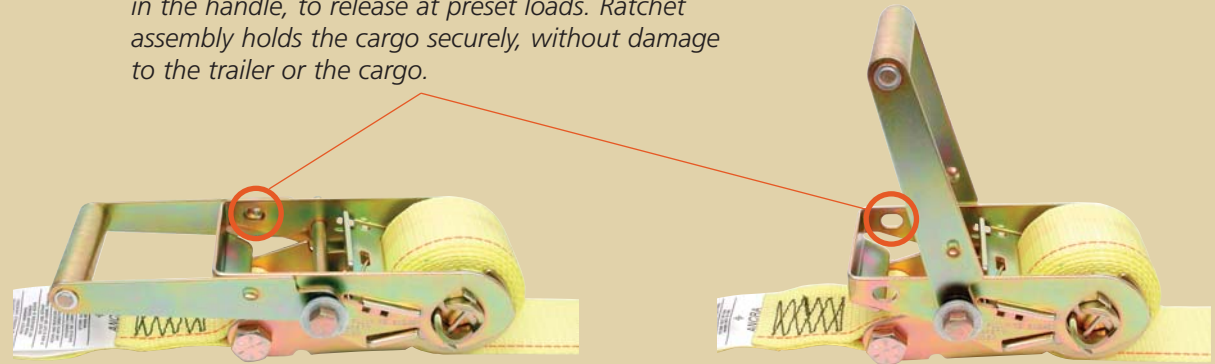

PLACE
POSTAGE
HERE

Brute strength has its place, but not to the point of damage. The A/E logistic track in your trailer can be ripped out or the side walls can be buckled if too much tension is put on the ratchet straps. Ancra's new Torque-Limiting Ratchet Buckle will now end that worry!

Enough strength to hold the cargo, not enough to do damage

Ripped out logistic track or buckled side walls caused by overzealous tightening of the ratchet buckle is a thing of the past. With the Ancra Torque-Limiting Ratchet Buckle, over-tightening just can't happen. It will tighten to 300 pounds of torque, and no more. It's enough force to secure the cargo but not enough to damage your trailer. Not even your strongest drivers can apply too much force.

How it works

Once the strap is installed in the track, ratchet the strap normally. When proper tension is reached, the handle releases and no more tension can be applied. No matter how zealous you ratchet, you can never go too tight.

Ancra's patent-pending design incorporates detents in the handle, to release at preset loads. Ratchet assembly holds the cargo securely, without damage to the trailer or the cargo.

There are six Torque-Limiting Ratchet Buckle Straps available, one for every cargo requirement.