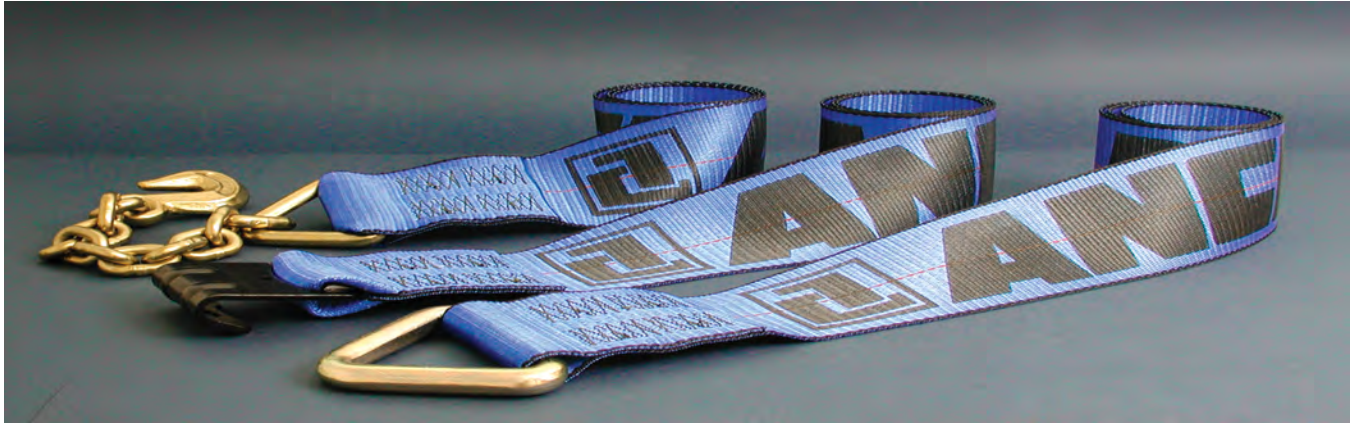

ANCRA BLUE

ANCRA BLUE PRODUCT LINE EXPANSION

Introducing an expansion of the popular Ancra BLUE premium product line with more choices in straps for your specific needs. In addition to our 4" winch strap line Ancra is adding 2" and 3" winch straps, 4" Roll-On/Roll-Off Container Straps along with a line of 2", 3" and 4" ratchet buckle straps.

The Ancra BLUE webbing is a high strength, abrasion resistant webbing. Ancra BLUE delivers 60% retained strength after 2,500 full cycles of testing for superior durability. See the full line on the reverse side.

FOR SUPERIOR QUALITY LOOK TO ANCRA.

ANCRA BLUE Winch Straps

2" Winch Straps (WLL: 3,333 lbs./1,515 kg.)

- 41659-80-30 2" x 30' ANCRA BLUE w/40891-18 Flat Hook
- 41659-82-30 2" x 30' ANCRA BLUE w/43120-13 Wire Hook
- 41659-83-30 2" x 30' ANCRA BLUE w/43366-21 Chain Anchor

3" Winch Straps (WLL: 5,400 lbs./2,450 kg.)

- 41660-80-30 3" x 30' ANCRA BLUE w/41766-18 Flat Hook
- 41660-83-30 3" X 30' ANCRA BLUE w/43366-14 Chain Anchor

4" Winch Straps (WLL: 5,400 lbs./2,450 kg.)

- 43795-80-27 4" x 27' ANCRA BLUE w/41766-18 Flat Hook
- 43795-80-30 4" x 30' ANCRA BLUE w/41766-18 Flat Hook
- 43795-81-30 4" x 30' ANCRA BLUE w/41631-12 Delta Ring
- 43795-83-30 4" x 30' ANCRA BLUE w/Half Twisted Loop
- 43795-85-30 4" x 30' ANCRA BLUE w/43366-14 Chain Anchor